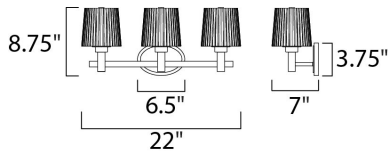

MEASUREMENTS

DIMENSION : 22" W x 8.75" H x 7" Ext
 BACK PLATE : 6.5" W x 3.75" H
 HANGING WEIGHT : 8.29 lb

LAMPING

INPUT VOLTAGE : 120V
 LUMENS : 3,450 Rated
 BULB : 3 x 60W Incandescent E26 Medium , 180W Total
 BULB INCLUDED : (Not Included)
 DIMMABLE : Yes
 COLOR_TEMP : 2700K

FINISHES OPTION

-  Oil Rubbed Bronze
-  Satin Nickel

GLASS

Dusty White DW

RATINGS

cULus
 Damp Location

ADDITIONAL

INSTALL UP/DOWN: Up
 RATED LIFE 2500 Hours
 OPERATING TEMPERATURE:
 -20°C (-4°F), 40°C (104°F)