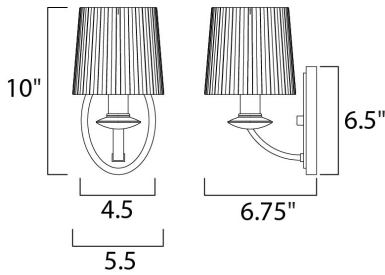

**PRODUCT DESCRIPTION**

The classic Finesse collection features sweeping oval tube arms that transition to sculptured fonts. The pleated glass shade in Dusty White or Frost shed a warm diffused light. The body is finished in Satin Nickel or Oil Rubbed Bronze.

**MEASUREMENTS**

DIMENSION : 5.5" W x 10" H x 6.75" Ext  
 MAX OAH : 4.5" W x 6.5" H  
 HANGING WEIGHT : 3.09 lb

**LAMPING**

INPUT VOLTAGE : 120V  
 LUMENS : 672 Rated  
 BULB : 1 x 60W Incandescent E12 Candelabra , 60W Total  
 BULB INCLUDED : (Not Included)  
 DIMMABLE : Yes