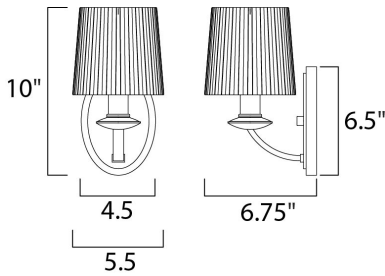

PRODUCT DESCRIPTION

The classic Finesse collection features sweeping oval tube arms that transition to sculptured fonts. The pleated glass shade in Dusty White or Frost shed a warm diffused light. The body is finished in Satin Nickel or Oil Rubbed Bronze.

MEASUREMENTS

DIMENSION : 5.5" W x 10" H x 6.75" Ext
 MAX OAH : 4.5" W x 6.5" H
 HANGING WEIGHT : 3.09 lb

LAMPING

INPUT VOLTAGE : 120V
 LUMENS : 672 Rated
 BULB : 1 x 60W Incandescent CA , 60W Total
 BULB INCLUDED : (Not Included)
 DIMMABLE : Yes
 COLOR_TEMP : 2700K

FINISHES OPTION

-  Oil Rubbed Bronze
-  Satin Nickel

GLASS

Dusty White DW

RATINGS

cULus
 Dry Location

ADDITIONAL

RATED LIFE 1500 Hours
 OPERATING TEMPERATURE:
 -20°C (-4°F), 40°C (104°F)