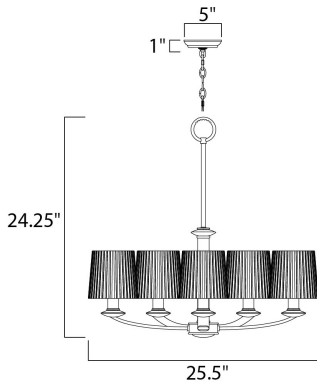

PRODUCT DESCRIPTION

The classic Finesse collection features sweeping oval tube arms that transition to sculptured fonts. The pleated glass shade in Dusty White or Frost shed a warm diffused light. The body is finished in Satin Nickel or Oil Rubbed Bronze.

MEASUREMENTS

DIMENSION : 25.5" W x 24.25" H
 CANOPY : 1" H
 HANGING WEIGHT : 16 lb

LAMPING

INPUT VOLTAGE : 120V
 LUMENS : 3,360 Rated
 BULB : 5 x 60W Incandescent E12 Candelabra , 300W Total
 BULB INCLUDED : (Not Included)
 DIMMABLE : Yes

FINISHES OPTION

-  Oil Rubbed Bronze
-  Satin Nickel

GLASS

Frosted FT

MATERIAL

Steel

RATINGS

cULus
 Dry Location