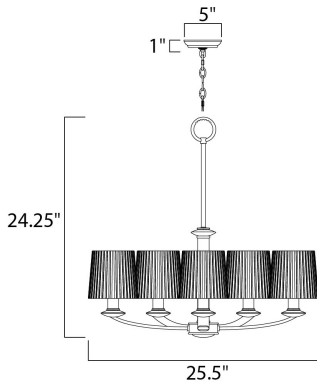

**PRODUCT DESCRIPTION**

The classic Finesse collection features sweeping oval tube arms that transition to sculptured fonts. The pleated glass shade in Dusty White or Frost shed a warm diffused light. The body is finished in Satin Nickel or Oil Rubbed Bronze.

**MEASUREMENTS**

DIMENSION : 25.5" W x 24.25" H  
 HANGING WEIGHT : 15.97 lb

**LAMPING**

INPUT VOLTAGE : 120V  
 LUMENS : 3,360 Rated  
 BULB : 5 x 60W Incandescent CA , 300W Total  
 BULB INCLUDED : (Not Included)  
 DIMMABLE : Yes  
 COLOR\_TEMP : 2700K

**FINISHES OPTION**

-  Oil Rubbed Bronze
-  Satin Nickel

**GLASS**

Dusty White DW

**RATINGS**

cULus  
 Dry Location

**ADDITIONAL**

RATED LIFE 1500 Hours  
 OPERATING TEMPERATURE:  
 -20°C (-4°F), 40°C (104°F)