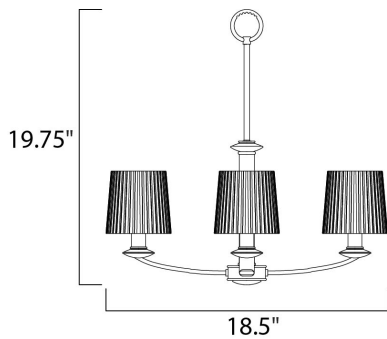

**PRODUCT DESCRIPTION**

The classic Finesse collection features sweeping oval tube arms that transition to sculptured fonts. The pleated glass shade in Dusty White or Frost shed a warm diffused light. The body is finished in Satin Nickel or Oil Rubbed Bronze.

**MEASUREMENTS**

DIMENSION : 18.5" L x 18.5" W x 19.75" H  
 HANGING WEIGHT : 8.75 lb

**LAMPING**

INPUT VOLTAGE : 120V  
 LUMENS : 2,016 Rated  
 BULB : 3 x 60W Incandescent E12 Candelabra , 180W Total  
 BULB INCLUDED : (Not Included)  
 DIMMABLE : Yes