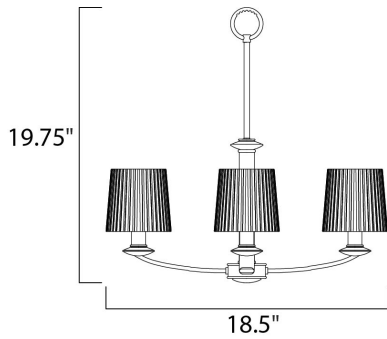

**PRODUCT DESCRIPTION**

The classic Finesse collection features sweeping oval tube arms that transition to sculptured fonts. The pleated glass shade in Dusty White or Frost shed a warm diffused light. The body is finished in Satin Nickel or Oil Rubbed Bronze.

**MEASUREMENTS**

DIMENSION : 18.5" W x 19.75" H  
 HANGING WEIGHT : 8.75 lb

**LAMPING**

INPUT VOLTAGE : 120V  
 LUMENS : 2,016 Rated  
 BULB : 3 x 60W Incandescent CA , 180W Total  
 BULB INCLUDED : (Not Included)  
 DIMMABLE : Yes  
 COLOR\_TEMP : 2700K

**FINISHES OPTION**

-  Oil Rubbed Bronze
-  Satin Nickel

**GLASS**

Dusty White DW

**RATINGS**

cULus  
 Dry Location

**ADDITIONAL**

RATED LIFE 1500 Hours  
 OPERATING TEMPERATURE:  
 -20°C (-4°F), 40°C (104°F)