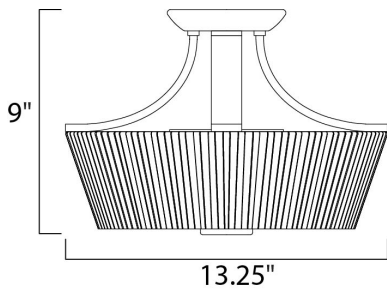

MEASUREMENTS

DIMENSION : 13.25" L x 13.25" W x 9" H
 HANGING WEIGHT : 5.82 lb

LAMPING

INPUT VOLTAGE : 120V
 LUMENS : 2,016 Rated
 BULB : 3 x 60W Incandescent E26 Medium , 180W Total
 BULB INCLUDED : (Not Included)
 DIMMABLE : Yes