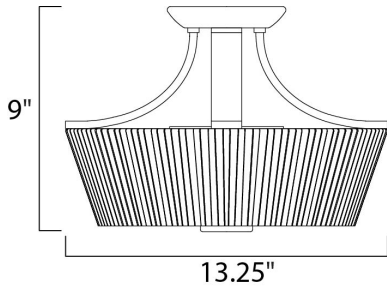

MEASUREMENTS

DIMENSION : 13.25" W x 9" H
 HANGING WEIGHT : 5.82 lb

LAMPING

INPUT VOLTAGE : 120V
 LUMENS : 2,016 Rated
 BULB : 3 x 60W Incandescent MB , 180W Total
 BULB INCLUDED : (Not Included)
 DIMMABLE : Yes
 COLOR_TEMP : 2700K