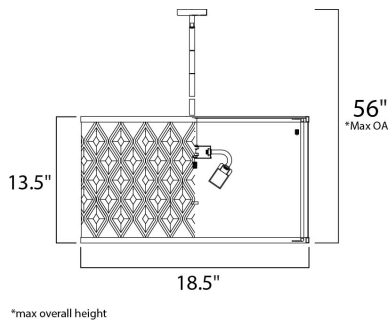

MEASUREMENTS

DIMENSION : 18.5" W x 13.5" H
 MAX OAH : 56" OAH
 HANGING WEIGHT : 19.8 lb

LAMPING

INPUT VOLTAGE : 120V
 LUMENS : 3,450 Rated
 BULB : 3 x 60W Incandescent E26 Medium , 180W Total
 BULB INCLUDED : (Not Included)
 DIMMABLE : Yes