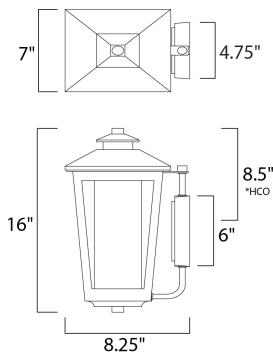

MEASUREMENTS

DIMENSION : 7" W x 16" H x 8.25" Ext
BACK PLATE : 4.75" W x 7" H x 8.5" HCO
HANGING WEIGHT : 5.41 lb

LAMPING

INPUT VOLTAGE : 120V
LUMENS : 650 Rated
BULB : 1 x 60W Incandescent E26 Medium , 60W Total
BULB INCLUDED : (Not Included)
DIMMABLE : Yes

Always consult a qualified electrician before installing any lighting product.