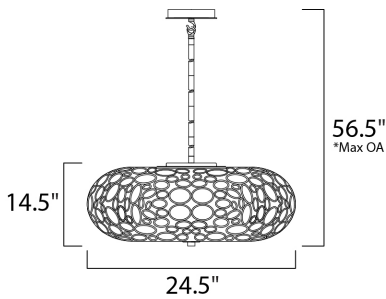

*max overall height

MEASUREMENTS

DIMENSION : 24.5" W x 14.5" H
 MAX OAH : 56.5" OAH
 HANGING WEIGHT : 22.97 lb

LAMPING

INPUT VOLTAGE : 120V
 LUMENS : 2,300 Rated
 BULB : 2 x 60W Incandescent E26 Medium , 120W Total
 BULB INCLUDED : (Not Included)
 DIMMABLE : Standard Dimmer