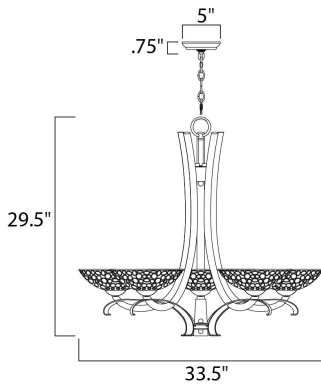

PRODUCT DESCRIPTION

Multiple-sized rings artfully welded to one another form modern sculptures in the Meridian collection. The Dusty White inner glass shades add a perfect contrast to the darker metal finished in a mottled Umber Bronze.

MEASUREMENTS

DIMENSION : 33.5" W x 29.5" H
 CANOPY : 0.75" H
 HANGING WEIGHT : 20.68 lb

LAMPING

INPUT VOLTAGE : 120V
 LUMENS : 2,250 Rated
 BULB : 5 x 40W Xenon G9 Frost , 200W Total
 BULB INCLUDED : (Included)
 DIMMABLE : Standard Dimmer
 COLOR_TEMP : 2900K