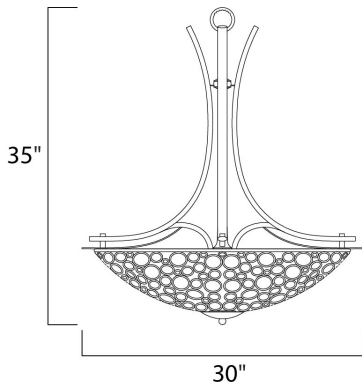

PRODUCT DESCRIPTION

Multiple-sized rings artfully welded to one another form modern sculptures in the Meridian collection. The Dusty White inner glass shades add a perfect contrast to the darker metal finished in a mottled Umber Bronze.

MEASUREMENTS

DIMENSION : 30" W x 35" H
 HANGING WEIGHT : 26.8 lb

LAMPING

INPUT VOLTAGE : 120V
 LUMENS : 4,600 Rated
 BULB : 4 x 60W Incandescent MB , 240W Total
 BULB INCLUDED : (Not Included)
 DIMMABLE : Standard Dimmer
 COLOR_TEMP : 2700K