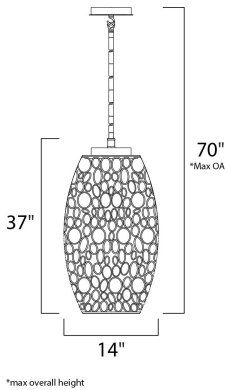

MEASUREMENTS

DIMENSION : 14" W x 37" H
 MAX OAH : 70" OAH
 HANGING WEIGHT : 19.18 lb

LAMPING

INPUT VOLTAGE : 120V
 LUMENS : 2,300 Rated
 BULB : 2 x 60W Incandescent E26 Medium , 120W Total
 BULB INCLUDED : (Not Included)
 DIMMABLE : Standard Dimmer