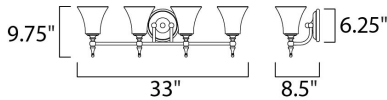

MEASUREMENTS

DIMENSION : 33" W x 9.75" H x 8.5" Ext
 BACK PLATE : 6.25" W x 6.25" H x 3.6" HCO
 HANGING WEIGHT : 7.28 lb

LAMPING

INPUT VOLTAGE : 120V
 LUMENS : 4,600 Rated
 BULB : 4 x 100W Incandescent MB , 0W Total
 BULB INCLUDED : (Not Included)
 DIMMABLE : Standard
 COLOR_TEMP : 2700K
 LIGHTING_DIRECTION : Both