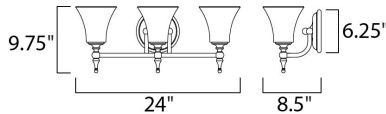

MEASUREMENTS

DIMENSION : 24" W x 9.75" H x 8.5" Ext
 BACK PLATE : 6.25" W x 6.25" H x 3.6" HCO
 HANGING WEIGHT : 6.39 lb

LAMPING

INPUT VOLTAGE : 120V
 LUMENS : 3,450 Rated
 BULB : 3 x 100W Incandescent MB , 300W Total
 DIMMABLE : Standard
 COLOR_TEMP : 2700K
 LIGHTING_DIRECTION : Both