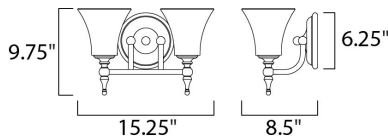

**MEASUREMENTS**

DIMENSION : 15.25" W x 9.75" H x 8.5" Ext  
 BACK PLATE : 6.25" W x 6.25" H x 3.6" HCO  
 HANGING WEIGHT : 4.18 lb

**LAMPING**

INPUT VOLTAGE : 120V  
 LUMENS : 2,300 Rated  
 BULB : 2 x 100W Incandescent MB , 200W Total  
 DIMMABLE : Standard  
 COLOR\_TEMP : 2700K  
 LIGHTING\_DIRECTION : Both