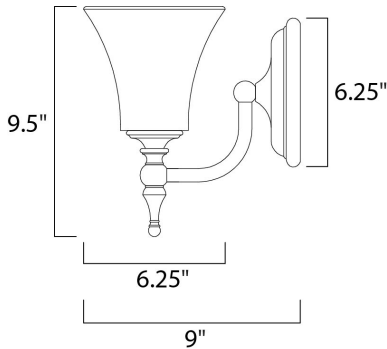

**MEASUREMENTS**

DIMENSION : 6.25" W x 9.5" H x 9" Ext  
 MAX OAH : 6.25" W x 6.25" H  
 HANGING WEIGHT : 2.43 lb

**LAMPING**

INPUT VOLTAGE : 120V  
 LUMENS : 1,150 Rated  
 BULB : 1 x 100W Incandescent MB , 100W Total  
 DIMMABLE : Standard  
 COLOR\_TEMP : 2700K  
 LIGHTING\_DIRECTION : Both