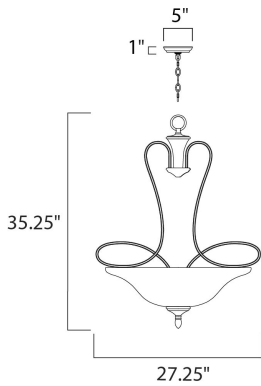

Steel

RATINGS

Dry Location

ADDITIONAL

RATED LIFE 2500 Hours
 OPERATING TEMPERATURE:
 -20°C (-4°F), 40°C (104°F)

MEASUREMENTS

DIMENSION : 27.25" W x 35.25" H
 CANOPY : 5" W x 1" H x 5" L
 HANGING WEIGHT : 20.29 lb