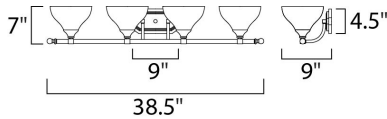

PRODUCT DESCRIPTION

Sleek modern form available in your choice of Oil Rubbed Bronze or Satin Nickel finish. The Frost glass shade gently melds into the flowing lines of the frame.

MEASUREMENTS

DIMENSION : 38.5" W x 7" H x 9" Ext
 BACK PLATE : 9" W x 4.38" H
 HANGING WEIGHT : 9.17 lb