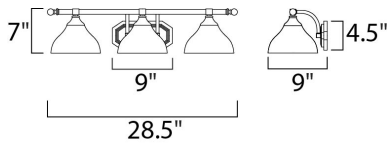

**PRODUCT DESCRIPTION**

Sleek modern form available in your choice of Oil Rubbed Bronze or Satin Nickel finish. The Frost glass shade gently melds into the flowing lines of the frame.

**MEASUREMENTS**

DIMENSION : 28.5" W x 7" H x 9" Ext  
 BACK PLATE : 9" W x 4.35" H  
 HANGING WEIGHT : 7.08 lb