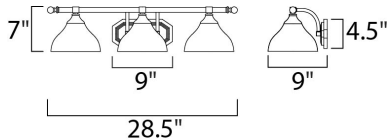

PRODUCT DESCRIPTION

Sleek modern form available in your choice of Oil Rubbed Bronze or Satin Nickel finish. The Frost glass shade gently melds into the flowing lines of the frame.

MEASUREMENTS

DIMENSION : 28.5" W x 7" H x 9" Ext
 BACK PLATE : 9" W x 4.38" H
 HANGING WEIGHT : 7.08 lb