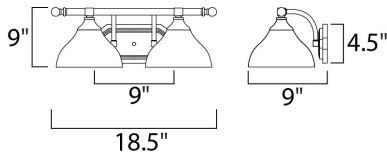

PRODUCT DESCRIPTION

Sleek modern form available in your choice of Oil Rubbed Bronze or Satin Nickel finish. The Frost glass shade gently melds into the flowing lines of the frame.

MEASUREMENTS

DIMENSION : 18.5" W x 7" H x 9" Ext
 BACK PLATE : 9" W x 4.38" H
 HANGING WEIGHT : 5.05 lb