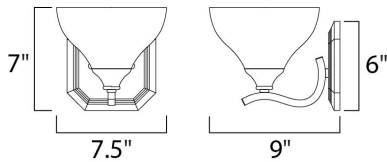

LAMPING

INPUT VOLTAGE : 120V
LUMENS : 1,150 Rated
BULB : 1 x 60W Incandescent E26 Medium , 60W Total
BULB INCLUDED : (Not Included)
DIMMABLE : Yes
COLOR_TEMP : 2700K