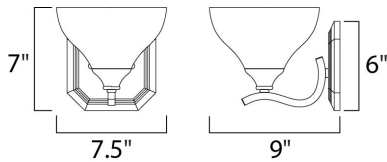

LAMPING

INPUT VOLTAGE : 120V
LUMENS : 1,150 Rated
BULB : 1 x 60W Incandescent MB , 60W Total
BULB INCLUDED : (Not Included)
DIMMABLE : Yes
COLOR_TEMP : 2700K