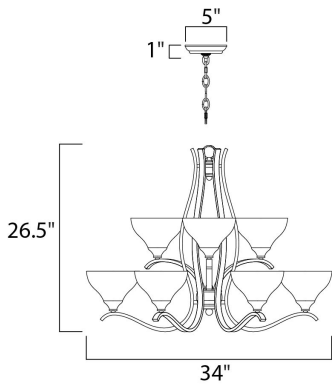

PRODUCT DESCRIPTION

Sleek modern form available in your choice of Oil Rubbed Bronze or Satin Nickel finish. The Frost glass shade gently melds into the flowing lines of the frame.

MEASUREMENTS

DIMENSION : 34" W x 26.5" H
 HANGING WEIGHT : 24.82 lb

GLASS

Frosted FT

MATERIAL

Steel

RATINGS

Dry Location

ADDITIONAL

RATED LIFE 2500 Hours
 OPERATING TEMPERATURE:
 -20°C (-4°F), 40°C (104°F)