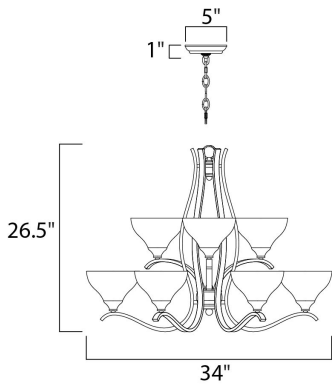

PRODUCT DESCRIPTION

Sleek modern form available in your choice of Oil Rubbed Bronze or Satin Nickel finish. The Frost glass shade gently melds into the flowing lines of the frame.

MEASUREMENTS

DIMENSION : 34" W x 26.5" H
 CANOPY : 5" W x 1" H x 5" L
 HANGING WEIGHT : 24.82 lb

GLASS

Frosted FT

MATERIAL

Steel

RATINGS

Dry Location

ADDITIONAL

RATED LIFE 2500 Hours
 OPERATING TEMPERATURE:
 -20°C (-4°F), 40°C (104°F)