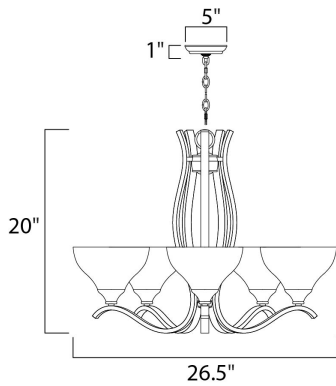

PRODUCT DESCRIPTION

Sleek modern form available in your choice of Oil Rubbed Bronze or Satin Nickel finish. The Frost glass shade gently melds into the flowing lines of the frame.

MEASUREMENTS

DIMENSION : 26.5" W x 20" H
 HANGING WEIGHT : 13.1 lb