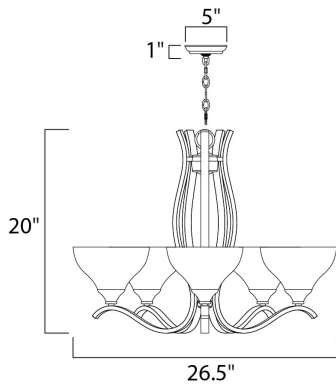

**PRODUCT DESCRIPTION**

Sleek modern form available in your choice of Oil Rubbed Bronze or Satin Nickel finish. The Frost glass shade gently melds into the flowing lines of the frame.

**MEASUREMENTS**

DIMENSION : 26.5" W x 20" H  
 CANOPY : 5" W x 1" H x 5" L  
 HANGING WEIGHT : 13.1 lb