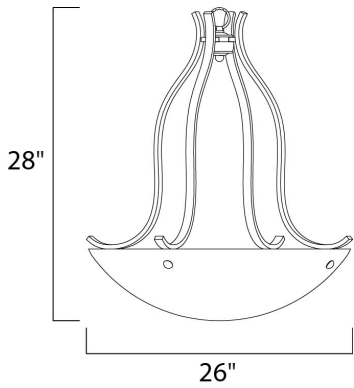

PRODUCT DESCRIPTION

Sleek modern form available in your choice of Oil Rubbed Bronze or Satin Nickel finish. The Frost glass shade gently melds into the flowing lines of the frame.

MEASUREMENTS

DIMENSION : 26" W x 28" H
 HANGING WEIGHT : 14.86 lb