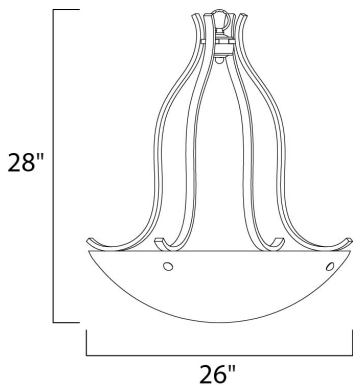

PRODUCT DESCRIPTION

Sleek modern form available in your choice of Oil Rubbed Bronze or Satin Nickel finish. The Frost glass shade gently melds into the flowing lines of the frame.

MEASUREMENTS

DIMENSION : 26" W x 28" H
 HANGING WEIGHT : 14.86 lb