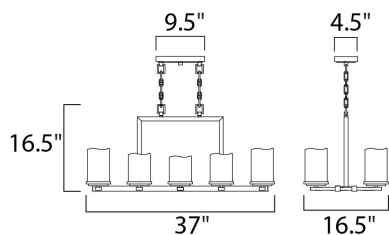

MEASUREMENTS

DIMENSION : 37" L x 16.5" W x 16.5" H
 CANOPY : 4.45" W x 1" H x 9.53" L
 HANGING WEIGHT : 39.24 lb

LAMPING

INPUT VOLTAGE : 120V
 LUMENS : 6,720 Rated
 BULB : 1 x 60W Incandescent E26 Medium , 600W Total
 BULB INCLUDED : (Not Included)
 DIMMABLE : Yes