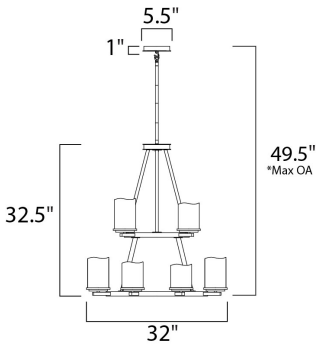

\*max overall height

**MEASUREMENTS**

- DIMENSION : 32" W x 32.5" H
- MAX OAH : 49.5" OAH
- CANOPY : 5.5" W x 1" H x 5.5" L
- HANGING WEIGHT : 48.02 lb

**LAMPING**

- INPUT VOLTAGE : 120V
- LUMENS : 8,064 Rated
- BULB : 12 x 60W Incandescent MB , 0W Total
- DIMMABLE : Standard
- COLOR\_TEMP : 2700K