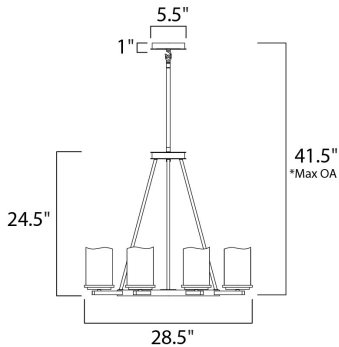

\*max overall height

**MEASUREMENTS**

- DIMENSION : 28.5" L x 28.5" W x 24.5" H
- MAX OAH : 41.5" OAH
- CANOPY : 5.5" W x 1" H x 5.5" L
- HANGING WEIGHT : 37.74 lb

**LAMPING**

- INPUT VOLTAGE : 120V
- LUMENS : 9,200 Rated
- BULB : 8 x 60W Incandescent E26 Medium , 480W Total
- BULB INCLUDED : (Not Included)
- DIMMABLE : Yes