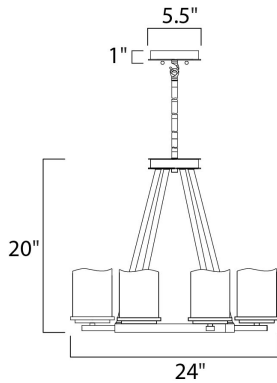

MEASUREMENTS

DIMENSION : 24" L x 24" W x 20" H
 MAX OAH : 37" OAH
 CANOPY : 5.5" W x 1" H x 5.5" L
 HANGING WEIGHT : 19.4 lb

LAMPING

INPUT VOLTAGE : 120V
 LUMENS : 4,600 Rated
 BULB : 4 x 60W Incandescent E26 Medium , 240W Total
 BULB INCLUDED : (Not Included)
 DIMMABLE : Yes