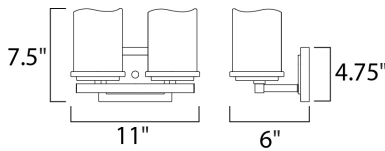

**MEASUREMENTS**

DIMENSION : 11" W x 7.5" H x 6" Ext  
 BACK PLATE : 6.5" W x 4.75" H  
 HANGING WEIGHT : 4.41 lb

**LAMPING**

INPUT VOLTAGE : 120V  
 LUMENS : 2,300 Rated  
 BULB : 2 x 60W Incandescent E26 Medium , 120W Total  
 BULB INCLUDED : (Not Included)  
 DIMMABLE : Yes  
 LIGHTING\_DIRECTION : Up