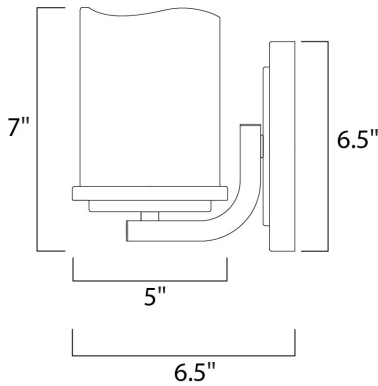

**MEASUREMENTS**

DIMENSION : 5" W x 7" H x 6.5" Ext  
 MAX OAH : 4.75" W x 6.5" H  
 HANGING WEIGHT : 3.53 lb

**LAMPING**

INPUT VOLTAGE : 120V  
 LUMENS : 1,150 Rated  
 BULB : 1 x 60W Incandescent E26 Medium , 60W Total  
 BULB INCLUDED : (Not Included)  
 DIMMABLE : Yes  
 LIGHTING\_DIRECTION : Up