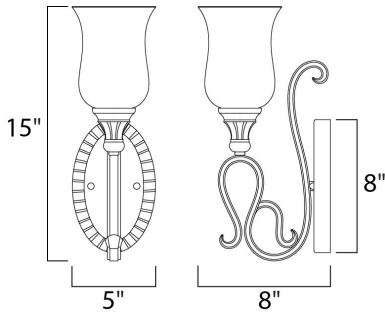

PRODUCT DESCRIPTION

Flowing ribbons of oval tubular steel switchback to create a harmonious form hand painted in a warm Filbert finish. The warm glow from the Mocha Cloud glass will create ambience in any room of the home.

MEASUREMENTS

DIMENSION : 5" W x 15" H x 8" Ext
 MAX OAH : 5.13" W x 8" H
 HANGING WEIGHT : 1.9 lb

LAMPING

INPUT VOLTAGE : 120V
 LUMENS : 1,150 Rated
 BULB : 1 x 100W Incandescent MB , 100W Total
 DIMMABLE : Standard
 COLOR_TEMP : 2700K
 LIGHTING_DIRECTION : Both