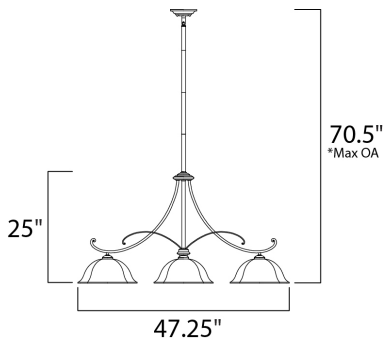

*max overall height

MEASUREMENTS

DIMENSION : 47.25" W x 25" H
 MAX OAH : 70.5" OAH
 HANGING WEIGHT : 20 lb

LAMPING

INPUT VOLTAGE : 120V
 LUMENS : 3,450 Rated
 BULB : 3 x 100W Incandescent MB , 300W Total
 BULB INCLUDED : (Not Included)
 DIMMABLE : Standard
 COLOR_TEMP : 2700K