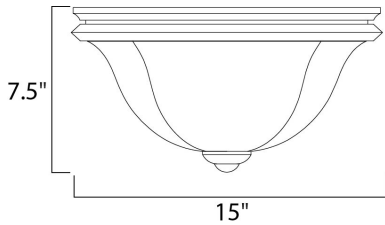

MEASUREMENTS

DIMENSION : 15" W x 7.5" H
 HANGING WEIGHT : 12.1 lb

LAMPING

INPUT VOLTAGE : 120V
 LUMENS : 1,600 Rated
 BULB : 2 x 75W Incandescent MB , 150W Total
 BULB INCLUDED : (Not Included)
 DIMMABLE : Standard Dimmer
 COLOR_TEMP : 2700K