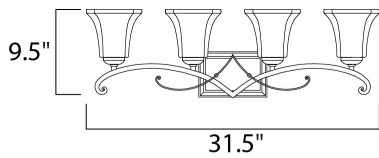

MEASUREMENTS

DIMENSION : 31.5" W x 9.5" H x 7.5" Ext
 BACK PLATE : 7.75" W x 5.25" H x 7" HCO
 HANGING WEIGHT : 9.02 lb

LAMPING

INPUT VOLTAGE : 120V
 LUMENS : 4,600 Rated
 BULB : 4 x 60W Incandescent E26 Medium , 240W Total
 BULB INCLUDED : (Not Included)
 DIMMABLE : Yes