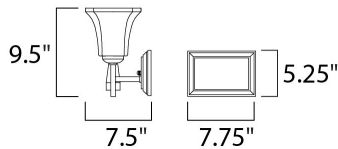

MEASUREMENTS

DIMENSION : 31.5" W x 9.5" H x 7.5" Ext
 BACK PLATE : 7.75" W x 5.25" H x 7" HCO
 HANGING WEIGHT : 9.02 lb

LAMPING

INPUT VOLTAGE : 120V
 LUMENS : 4,600 Rated
 BULB : 4 x 60W Incandescent E26 Medium , 240W Total
 BULB INCLUDED : (Not Included)
 DIMMABLE : Yes