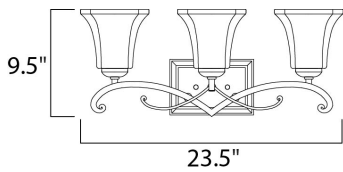

MEASUREMENTS

DIMENSION : 23.5" W x 9.5" H x 7.5" Ext
 BACK PLATE : 7.75" W x 5.25" H x 6.75" HCO
 HANGING WEIGHT : 7.48 lb

LAMPING

INPUT VOLTAGE : 120V
 LUMENS : 3,450 Rated
 BULB : 3 x 60W Incandescent E26 Medium , 180W Total
 BULB INCLUDED : (Not Included)
 DIMMABLE : Yes