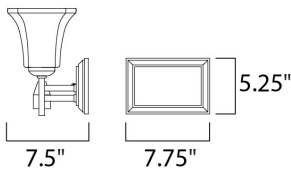

MEASUREMENTS

DIMENSION : 23.5" W x 9.5" H x 7.5" Ext
 BACK PLATE : 7.75" W x 5.25" H x 6.75" HCO
 HANGING WEIGHT : 7.48 lb

LAMPING

INPUT VOLTAGE : 120V
 LUMENS : 3,450 Rated
 BULB : 3 x 60W Incandescent E26 Medium , 180W Total
 BULB INCLUDED : (Not Included)
 DIMMABLE : Yes