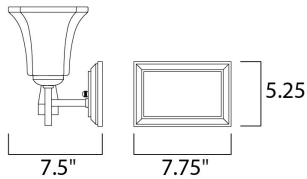

**MEASUREMENTS**

DIMENSION : 15" W x 9.5" H x 7.5" Ext  
 BACK PLATE : 7.75" W x 5.25" H x 6.5" HCO  
 HANGING WEIGHT : 5.28 lb

**LAMPING**

INPUT VOLTAGE : 120V  
 LUMENS : 2,300 Rated  
 BULB : 2 x 60W Incandescent E26 Medium , 120W Total  
 BULB INCLUDED : (Not Included)  
 DIMMABLE : Yes