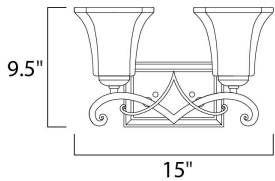

**MEASUREMENTS**

DIMENSION : 15" W x 9.5" H x 7.5" Ext  
 BACK PLATE : 7.75" W x 5.25" H x 6.5" HCO  
 HANGING WEIGHT : 5.28 lb

**LAMPING**

INPUT VOLTAGE : 120V  
 LUMENS : 2,300 Rated  
 BULB : 2 x 60W Incandescent E26 Medium , 120W Total  
 BULB INCLUDED : (Not Included)  
 DIMMABLE : Yes