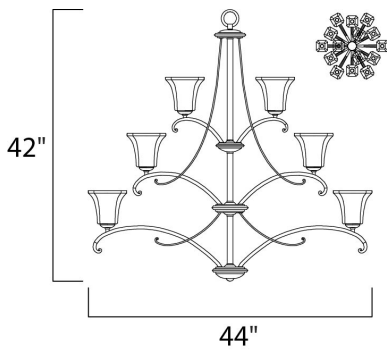

MEASUREMENTS

DIMENSION : 44" L x 44" W x 42" H
 MAX OAH : 116" OAH
 HANGING WEIGHT : 56.1 lb

LAMPING

INPUT VOLTAGE : 120V
 LUMENS : 10,080 Rated
 BULB : 15 x 60W Incandescent E26 Medium , 900W Total
 BULB INCLUDED : (Not Included)
 DIMMABLE : Yes