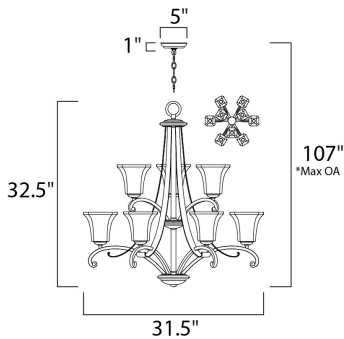

*max overall height

MEASUREMENTS

DIMENSION : 31.5" L x 31.5" W x 32.5" H
 MAX OAH : 107" OAH
 HANGING WEIGHT : 34.32 lb

LAMPING

INPUT VOLTAGE : 120V
 LUMENS : 10,350 Rated
 BULB : 9 x 60W Incandescent E26 Medium , 540W Total
 BULB INCLUDED : (Not Included)
 DIMMABLE : Yes