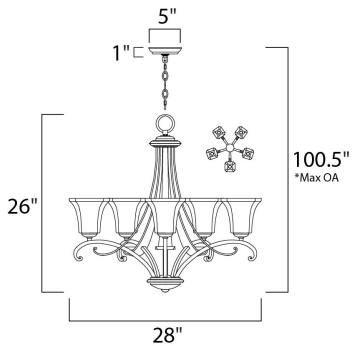

PRODUCT DESCRIPTION

Tapered metal ribbons forged into a flowing form and finished in a heavy textured Rustic Burnished finish. The beveled soft square Frost Lichen shades enhance this bold and masculine look.

*max overall height

MEASUREMENTS

DIMENSION : 28" L x 28" W x 26" H
 MAX OAH : 100.5" OAH
 HANGING WEIGHT : 22 lb

LAMPING

INPUT VOLTAGE : 120V
 LUMENS : 5,750 Rated
 BULB : 5 x 60W Incandescent E26 Medium , 300W Total
 BULB INCLUDED : (Not Included)
 DIMMABLE : Yes