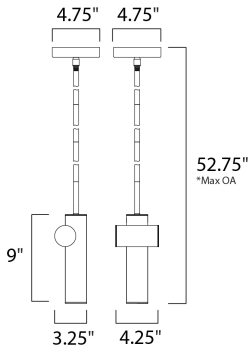

PRODUCT DESCRIPTION

Tubular is constructed of horizontal and linear tubing similar to piping. Line voltage LED modules are recessed within the tubing providing ample illumination. Finished in a two-tone Bronze Fusion and Antique Brass finish, this series is a softer take to industrial trends.

*max overall height of fixture

MEASUREMENTS

- DIMENSION : 4.75" L x 4.25" W x 9" H
- MAX OAH : 52.75" OAH x 4.75" W x 2.75" H
- CANOPY : 4.75" W x 2.75" H x 4.75" L
- HANGING WEIGHT : 3.08 lb

LAMPING

- INPUT VOLTAGE : 120V
- LUMENS : 420 Rated
- BULB : 1 x 8W LED AC Integrated , 8W Total
- BULB INCLUDED : (Integrated)
- DIMMABLE : Triac CL
- CRI : 90+ CRI
- COLOR_TEMP : 3000K