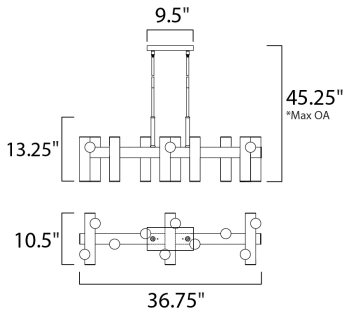

PRODUCT DESCRIPTION

Tubular is constructed of horizontal and linear tubing similar to piping. Line voltage LED modules are recessed within the tubing providing ample illumination. Finished in a two-tone Bronze Fusion and Antique Brass finish, this series is a softer take to industrial trends.

*max overall height of fixture

MEASUREMENTS

- DIMENSION : 36.75" L x 10.5" W x 13.25" H
- MAX OAH : 45.25" OAH
- CANOPY : 4.75" W x 1.5" H x 9.5" L
- HANGING WEIGHT : 24.2 lb

LAMPING

- INPUT VOLTAGE : 120V
- LUMENS : 4,200 Rated
- BULB : 1 x 8W LED AC Integrated , 80W Total
- BULB INCLUDED : (Integrated)
- DIMMABLE : Triac CL
- CRI : 90+ CRI
- COLOR_TEMP : 3000K