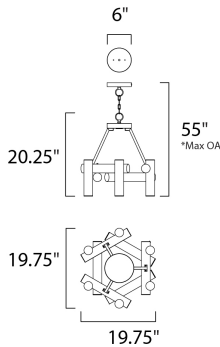

*max overall height of fixture

MEASUREMENTS

- DIMENSION : 19.75" L x 19.75" W x 20.25" H
- MAX OAH : 55.5" OAH
- CANOPY : 6" W x 1.75" H x 6" L
- HANGING WEIGHT : 25.52 lb

LAMPING

- INPUT VOLTAGE : 120V
- LUMENS : 2,940 Rated
- BULB : 7 x 8W LED AC Integrated , 56W Total
- BULB INCLUDED : (Integrated)
- DIMMABLE : Triac CL
- CRI : 90+ CRI
- COLOR_TEMP : 3000K